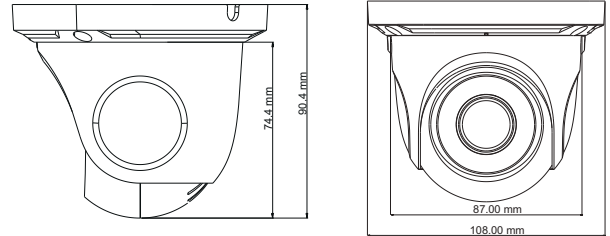

Tel: +86-755-36995888

Web site: <http://en.tvt.net.cn>

Fax: +86-755-33104777

E-mail: overseas@tvt.net.cn

SPECIFICATIONS

Model	TD-7550AS
Specifications	
Camera	
Image Sensor	1 / 2.5 "CMOS
Resolution	5MP
Image Size	2560 x 1936
Video Output	AHD / TVI / CVI
Image System	PAL / NTSC
Electronic Shutter	Auto
IR Distance	10 ~ 20 m
Frame Rate	20fps
Min. Illumination	0 lux (IR ON)
Lens	3.6 mm
Lens Mount	M12
S / N Ratio	≥52dB (AGC OFF)
Water-proof	No
Functions	
Function Control	OSD (COC Control)
Day & Night	ICR
Digital WDR	Yes
Digital NR	Yes
Global Exposure	Yes
Central Exposure	No
AGC	Yes
Auto White Balance	Yes
BLC	Yes
LSC	No
Contrast	Yes
Sharpness	Yes
Smart IR	No
Image Setting	Yes
Defect Correction	Auto
Language	Chinese and English
Angle Adjustment	Pan: 0°~360°; Tilt: 0°~90°; Rotation: 0°~360°
Others	
Power Supply	DC12V (± 15%)
Power Consumption	IR OFF : < 1W; IR ON : < 2.5W
Working Environment	- 10 °C ~ 40 °C, 10 % ~ 90 % (relative humidity)
Dimensions (mm)	Φ 108 x 90.4
Weight (net)	Approx. 0.17KG

DIMENSIONS

AVAILABLE MODEL

Available Model	TD-7550AS(D/IR1)
-----------------	------------------