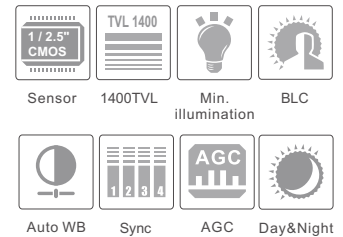

CAMERA

TD-7550AS

5MP HD Analog IR Dome Camera

- 5MP real-time image, high resolution, true color
- AHD / TVI / CVI standard and lossless video output
- Up to 1400 TVL resolution
- CMOS progressive scan, perfectly capture the moving object
- Support OSD menu
- High speed, long distance and real time transmission
- Auto color to B / W at low illumination
- Support ICR switch, true day / night
- 10 ~ 20m IR night view distance
- Support COC

Tel: +86-755-36995888

Web site: <http://en.tvt.net.cn>

Fax: +86-755-33104777

E-mail: overseas@tvt.net.cn

SPECIFICATIONS

Model	TD-7550AS
Specifications	
Camera	
Image Sensor	1 / 2.5 "CMOS
Resolution	5MP
Image Size	2560 x 1936
Video Output	AHD / TVI / CVI
Image System	PAL / NTSC
Electronic Shutter	Auto
IR Distance	10 ~ 20 m
Frame Rate	20fps
Min. Illumination	0 lux (IR ON)
Lens	3.6 mm
Lens Mount	M12
S / N Ratio	≥52dB (AGC OFF)
Water-proof	No
Functions	
Function Control	OSD (COC Control)
Day & Night	ICR
Digital WDR	Yes
Digital NR	Yes
Global Exposure	Yes
Central Exposure	No
AGC	Yes
Auto White Balance	Yes
BLC	Yes
LSC	No
Contrast	Yes
Sharpness	Yes
Smart IR	No
Image Setting	Yes
Defect Correction	Auto
Language	Chinese and English
Angle Adjustment	Pan: 0°~360°; Tilt: 0°~90°; Rotation: 0°~360°
Others	
Power Supply	DC12V (± 15%)
Power Consumption	IR OFF : < 1W; IR ON : < 2.5W
Working Environment	- 10 °C ~ 40 °C, 10 % ~ 90 % (relative humidity)
Dimensions (mm)	Φ 108 x 90.4
Weight (net)	Approx. 0.17KG