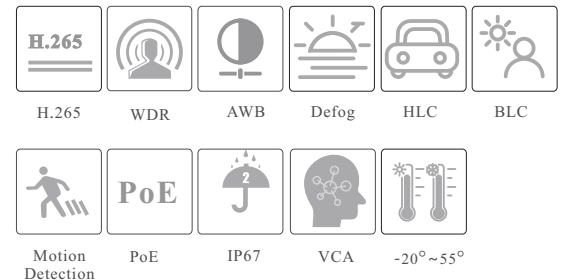

CAMERA

TD-9421S3BL

2MP IR Water-proof Bullet Network Camera

- 2MP (1920 × 1080) H.265 coding
- Max.resolution: 1920 × 1080
- ICR auto switch, true day / night, ROI coding
- 3D DNR, digital WDR, HLC, BLC, defog
- 10~20m IR night view distance
- DC12V/PoE power supply
- IP 67 ingress protection
- Support dual streams
- Support mobile surveillance by smart phones with iOS and Android OS
- Intelligent analytics: video blur detection, scene change detection, line crossing detection and region intrusion detection