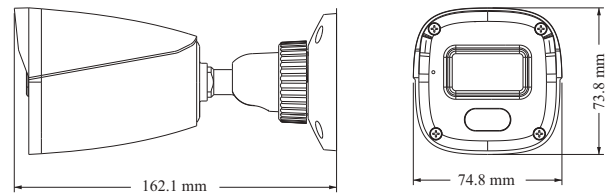

Others

Power Supply	DC12V/PoE
Power Consumption	< 5W
Operating Environment	- 20 °C ~ 55 °C (-4°F~131°F) Humidity: less than 95 % (non-condensing)
Dimensions (mm)	162.1 × 74.8 × 73.8
Weight (net)	Approx. 0.24KG
Installation	Ceiling mounting; Wall mounting
Certificate	CE, FCC
Environmental Protection	Complies with Directive EU RoHS, WEEE(2012/19/EU), directive 94/62/EC and REACH(EC1907/2006)

DIMENSIONS