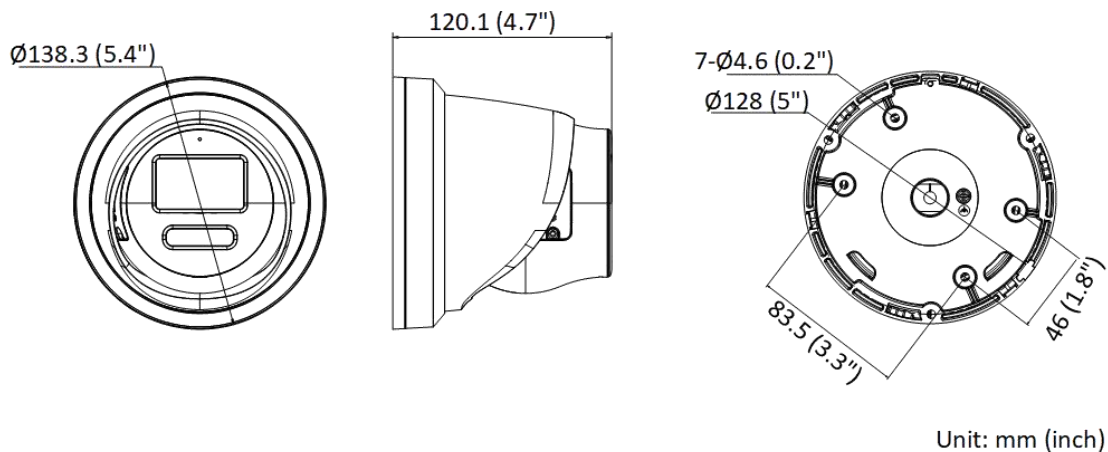

General	
Power	-L: 12 VDC, 0.42 A, max. 5 W PoE: 802.3af, 36 V to 57 V, 0.17 A to 0.11 A, max. 6.0 W -LU: 12 VDC, 0.46 A, max. 5.5 W PoE: 802.3af, 36 V to 57 V, 0.18 A to 0.11 A, max. 6.5 W
Material	Cover: metal, main body: metal
Dimension	Ø138.3 mm × 120.1 mm (Ø5.4" × 4.7")
Package Dimension	170 mm × 170 mm × 150 mm (6.7" × 6.7" × 5.9")
Weight	Approx. 870 g (1.9 lb.)
With Package Weight	Approx. 1160 g (2.6 lb.)
Storage Conditions	-30 °C to 60 °C (-22 °F to 140 °F). Humidity 95% or less (non-condensing)
Startup and Operating Conditions	-30 °C to 60 °C (-22 °F to 140 °F). Humidity 95% or less (non-condensing)
Language	33 languages English, Russian, Estonian, Bulgarian, Hungarian, Greek, German, Italian, Czech, Slovak, French, Polish, Dutch, Portuguese, Spanish, Romanian, Danish, Swedish, Norwegian, Finnish, Croatian, Slovenian, Serbian, Turkish, Korean, Traditional Chinese, Thai, Vietnamese, Japanese, Latvian, Lithuanian, Portuguese (Brazil), Ukrainian
General Function	Anti-flicker, heartbeat, mirror, password reset via e-mail, pixel counter
Software Reset	Yes
Approval	
EMC	FCC (47 CFR Part 15, Subpart B) CE-EMC (EN 55032: 2015, EN 61000-3-2: 2019, EN 61000-3-3: 2013+A1: 2019, EN 50130-4: 2011+A1: 2014) RCM (AS/NZS CISPR 32: 2015) IC (ICES-003: Issue 7) KC (KN32: 2015, KN35: 2015)
Safety	UL (UL 62368-1) CB (IEC 62368-1: 2014+A11) CE-LVD (EN 62368-1: 2014/A11: 2017)
Environment	CE-RoHS (2011/65/EU) WEEE (2012/19/EU) Reach (Regulation (EC) No 1907/2006)
Protection	IP67 (IEC 60529-2013)

Dimension

Model With Mic

Unit: mm (inch)

Model Without Mic

Unit: mm (inch)

▪ **Accessory**

▪ **Optional**

DS-1273ZJ-140 Wall Mount	DS-1276ZJ-SUS Corner Mount	DS-1280ZJ-PT6 Junction Box	DS-1275ZJ-SUS Vertical Pole Mount	DS-1271ZJ-140 Pendant Mount
				
DS-1273ZJ-140B Wall Mount				
				