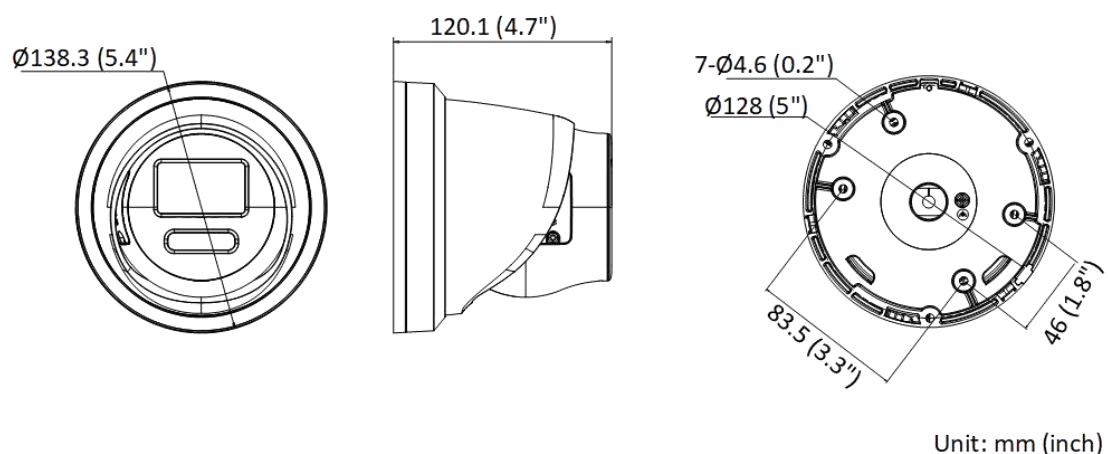

General	
Power	-L: 12 VDC, 0.42 A, max. 5 W PoE: 802.3af, 36 V to 57 V, 0.17 A to 0.11 A, max. 6.0 W -LU: 12 VDC, 0.46 A, max. 5.5 W PoE: 802.3af, 36 V to 57 V, 0.18 A to 0.11 A, max. 6.5 W
Material	Cover: metal, main body: metal
Dimension	Ø138.3 mm × 120.1 mm (Ø5.4" × 4.7")
Package Dimension	170 mm × 170 mm × 150 mm (6.7" × 6.7" × 5.9")
Weight	Approx. 870 g (1.9 lb.)
With Package Weight	Approx. 1160 g (2.6 lb.)
Storage Conditions	-30 °C to 60 °C (-22 °F to 140 °F). Humidity 95% or less (non-condensing)
Startup and Operating Conditions	-30 °C to 60 °C (-22 °F to 140 °F). Humidity 95% or less (non-condensing)
Language	33 languages English, Russian, Estonian, Bulgarian, Hungarian, Greek, German, Italian, Czech, Slovak, French, Polish, Dutch, Portuguese, Spanish, Romanian, Danish, Swedish, Norwegian, Finnish, Croatian, Slovenian, Serbian, Turkish, Korean, Traditional Chinese, Thai, Vietnamese, Japanese, Latvian, Lithuanian, Portuguese (Brazil), Ukrainian
General Function	Anti-flicker, heartbeat, mirror, password reset via e-mail, pixel counter
Software Reset	Yes
Approval	
EMC	FCC (47 CFR Part 15, Subpart B) CE-EMC (EN 55032: 2015, EN 61000-3-2: 2019, EN 61000-3-3: 2013+A1: 2019, EN 50130-4: 2011+A1: 2014) RCM (AS/NZS CISPR 32: 2015) IC (ICES-003: Issue 7) KC (KN32: 2015, KN35: 2015)
Safety	UL (UL 62368-1) CB (IEC 62368-1: 2014+A11) CE-LVD (EN 62368-1: 2014/A11: 2017)
Environment	CE-RoHS (2011/65/EU) WEEE (2012/19/EU) Reach (Regulation (EC) No 1907/2006)
Protection	IP67 (IEC 60529-2013)

Dimension

Model With Mic

Unit: mm (inch)

Model Without Mic

Unit: mm (inch)

▪ **Accessory**

▪ **Optional**

DS-1273ZJ-140 Wall Mount	DS-1276ZJ-SUS Corner Mount	DS-1280ZJ-PT6 Junction Box	DS-1275ZJ-SUS Vertical Pole Mount	DS-1271ZJ-140 Pendant Mount
				
DS-1273ZJ-140B Wall Mount				
				